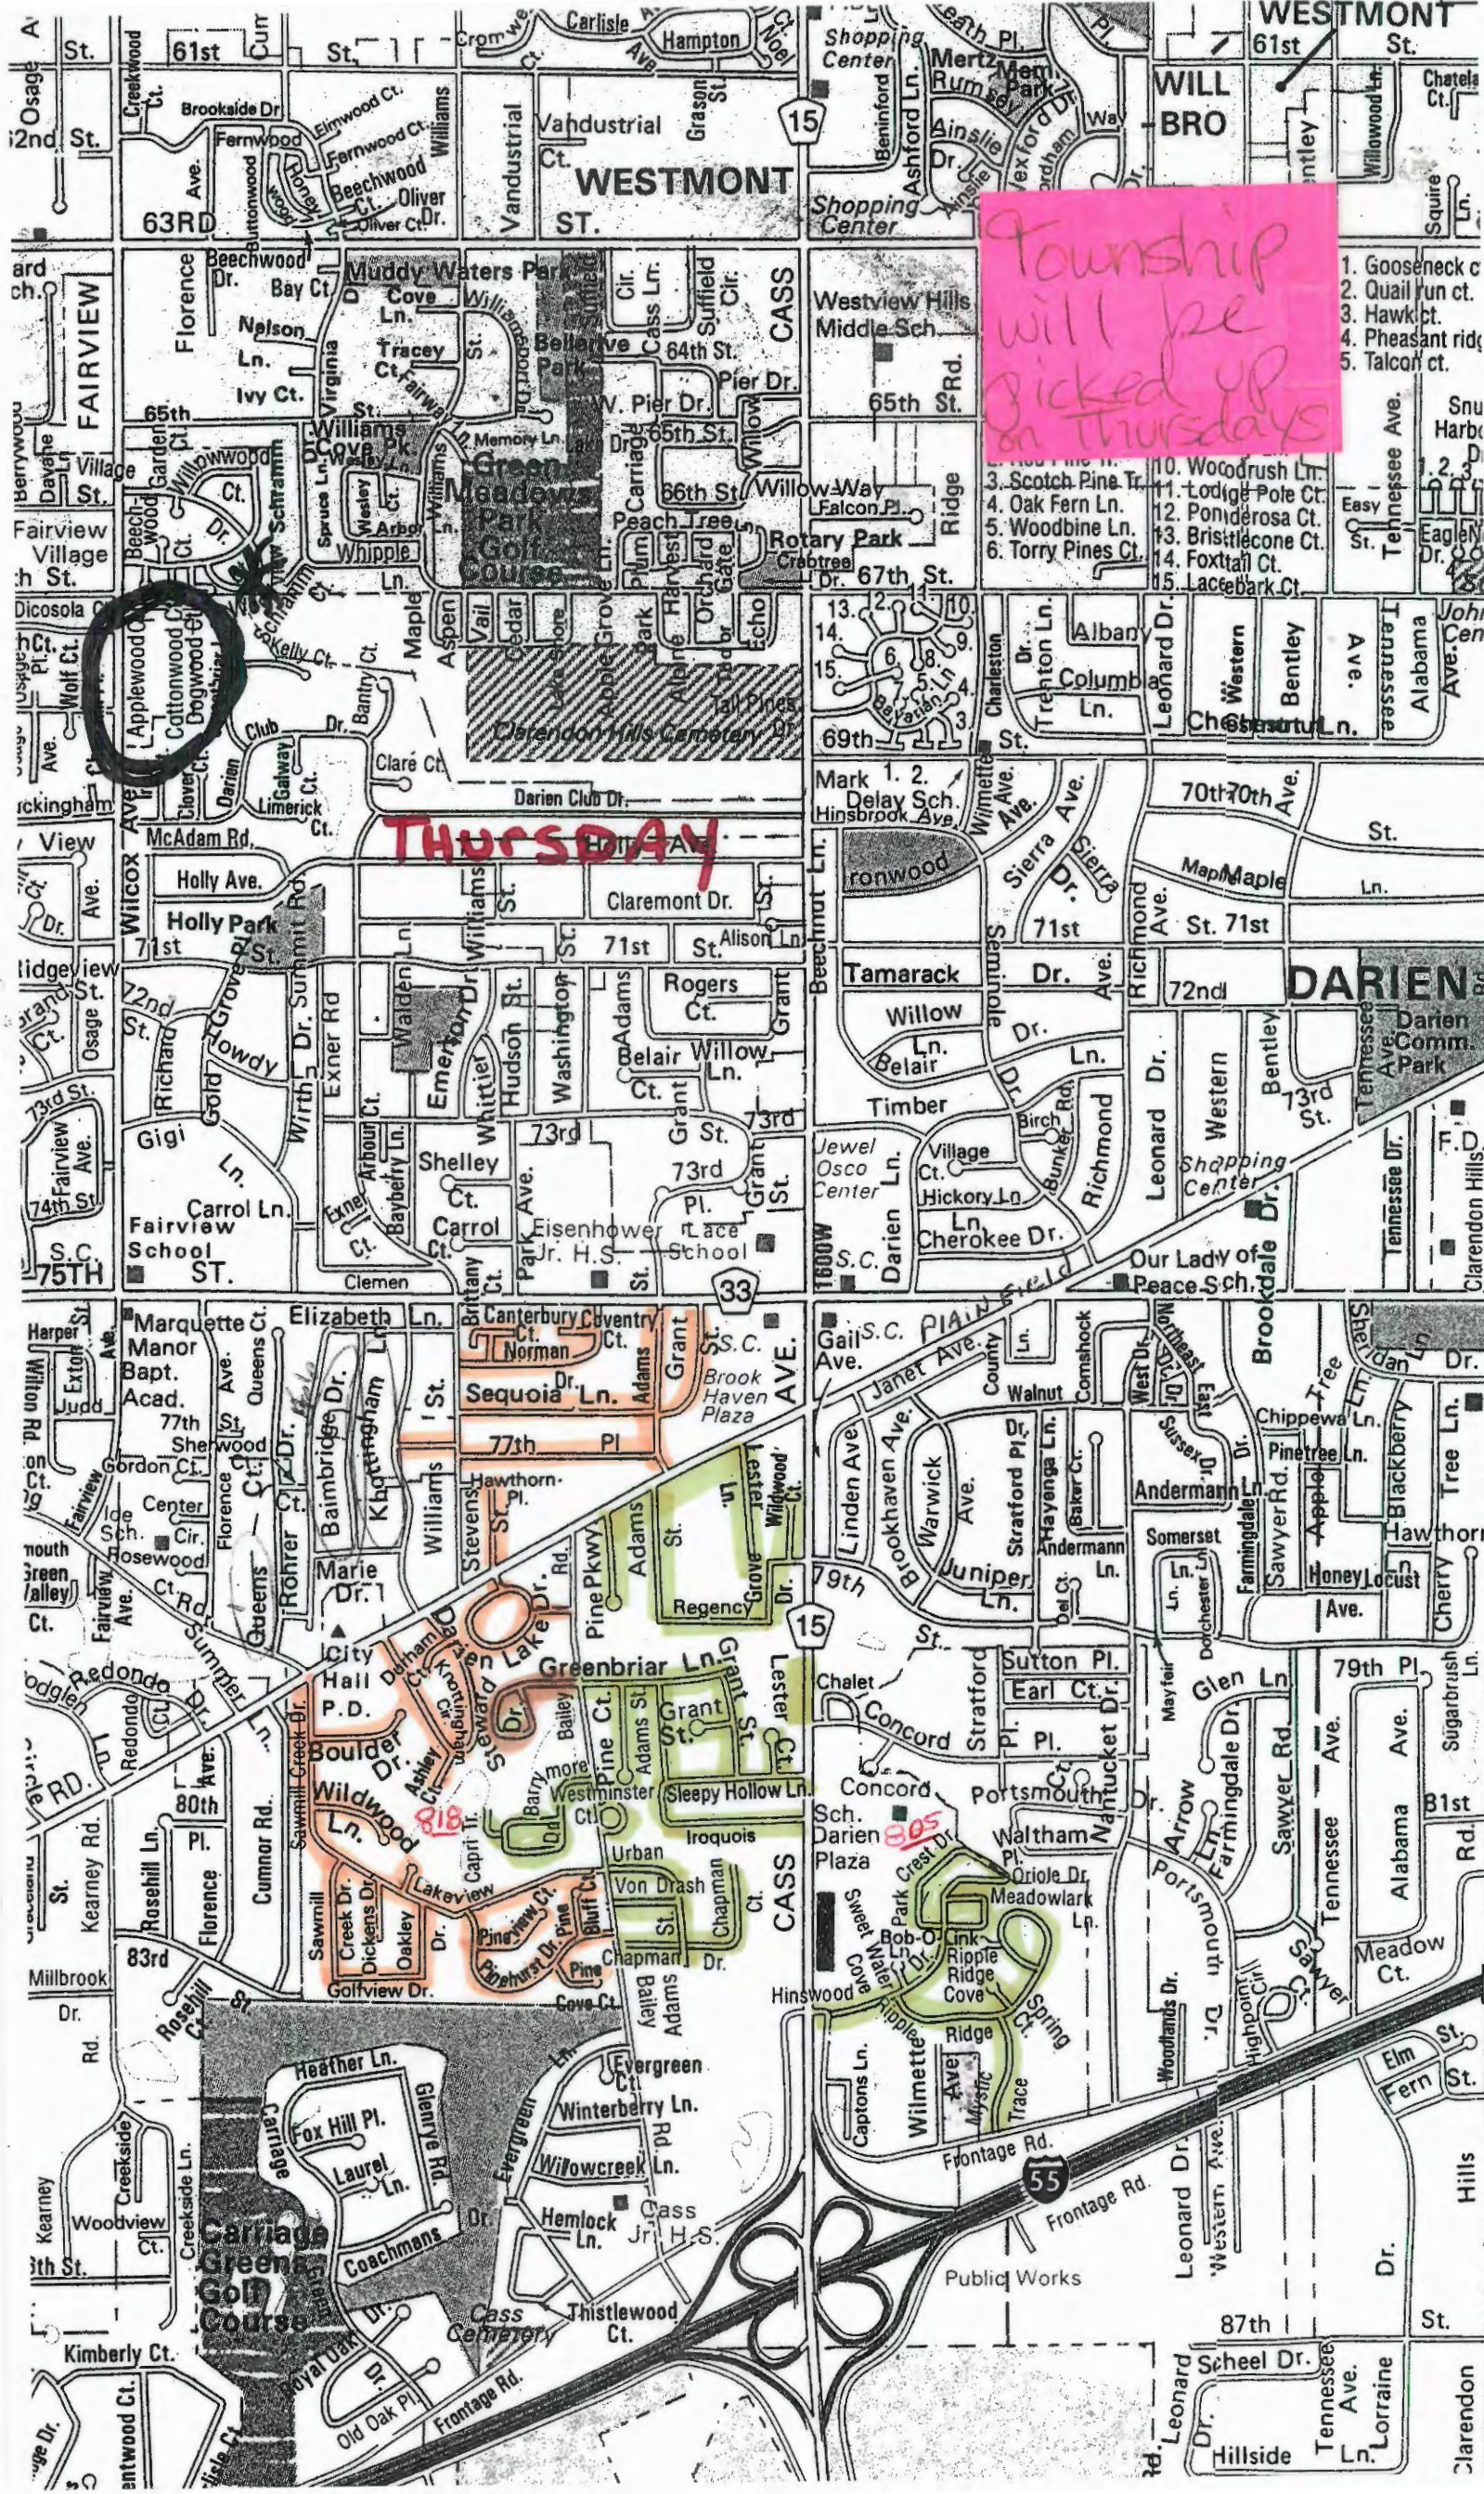

MONDAY

746

764

ST. MONT

Map section showing streets from 64th St. to 75th St. and Cass Ave. to Frontage Rd. Key features include:

- Streets:** 64th St., 65th St., 66th St., 67th St., 68th St., 69th St., 70th St., 71st, 72nd, 73rd, 74th St., 75th St. Cass Ave., Frontage Rd., 33, 15, 31, 83.
- Landmarks:** Westview Hills Middle Sch., Rotary Park, Darrien Comm. Park, Shopping Center, Our Lady of Peace Sch., Brook Haven Plaza, Brookbank Athletic Field, Gower West Elem. Sch.
- Other:** A large red watermark "TUESDAY" is overlaid on the map.

Map section showing streets from 75th St. to 83rd St. and Cass Ave. to Frontage Rd. Key features include:

- Streets:** 75th St., 79th St., 80th St., 81st, 83rd St. Cass Ave., Frontage Rd., 55.
- Landmarks:** Darrien Comm. Park, Brookbank Athletic Field, Gower West Elem. Sch., Concord Sch., Darrien Plaza.
- Other:** A large red watermark "TUESDAY" is overlaid on the map.

Township  
will be  
picked up  
on Thursdays

THURSDAY

1. Gooseneck c
2. Quail run ct.
3. Hawk ct.
4. Pheasant ride
5. Talcof ct.

3. Scotch Pine Tr.
4. Oak Fern Ln.
5. Woodbine Ln.
6. Torry Pines Ct.
10. Woodrush Ln.
11. Lodge Pole Ct.
12. Ponderosa Ct.
13. Bristlecone Ct.
14. Foxtail Ct.
15. Lacebark Ct.