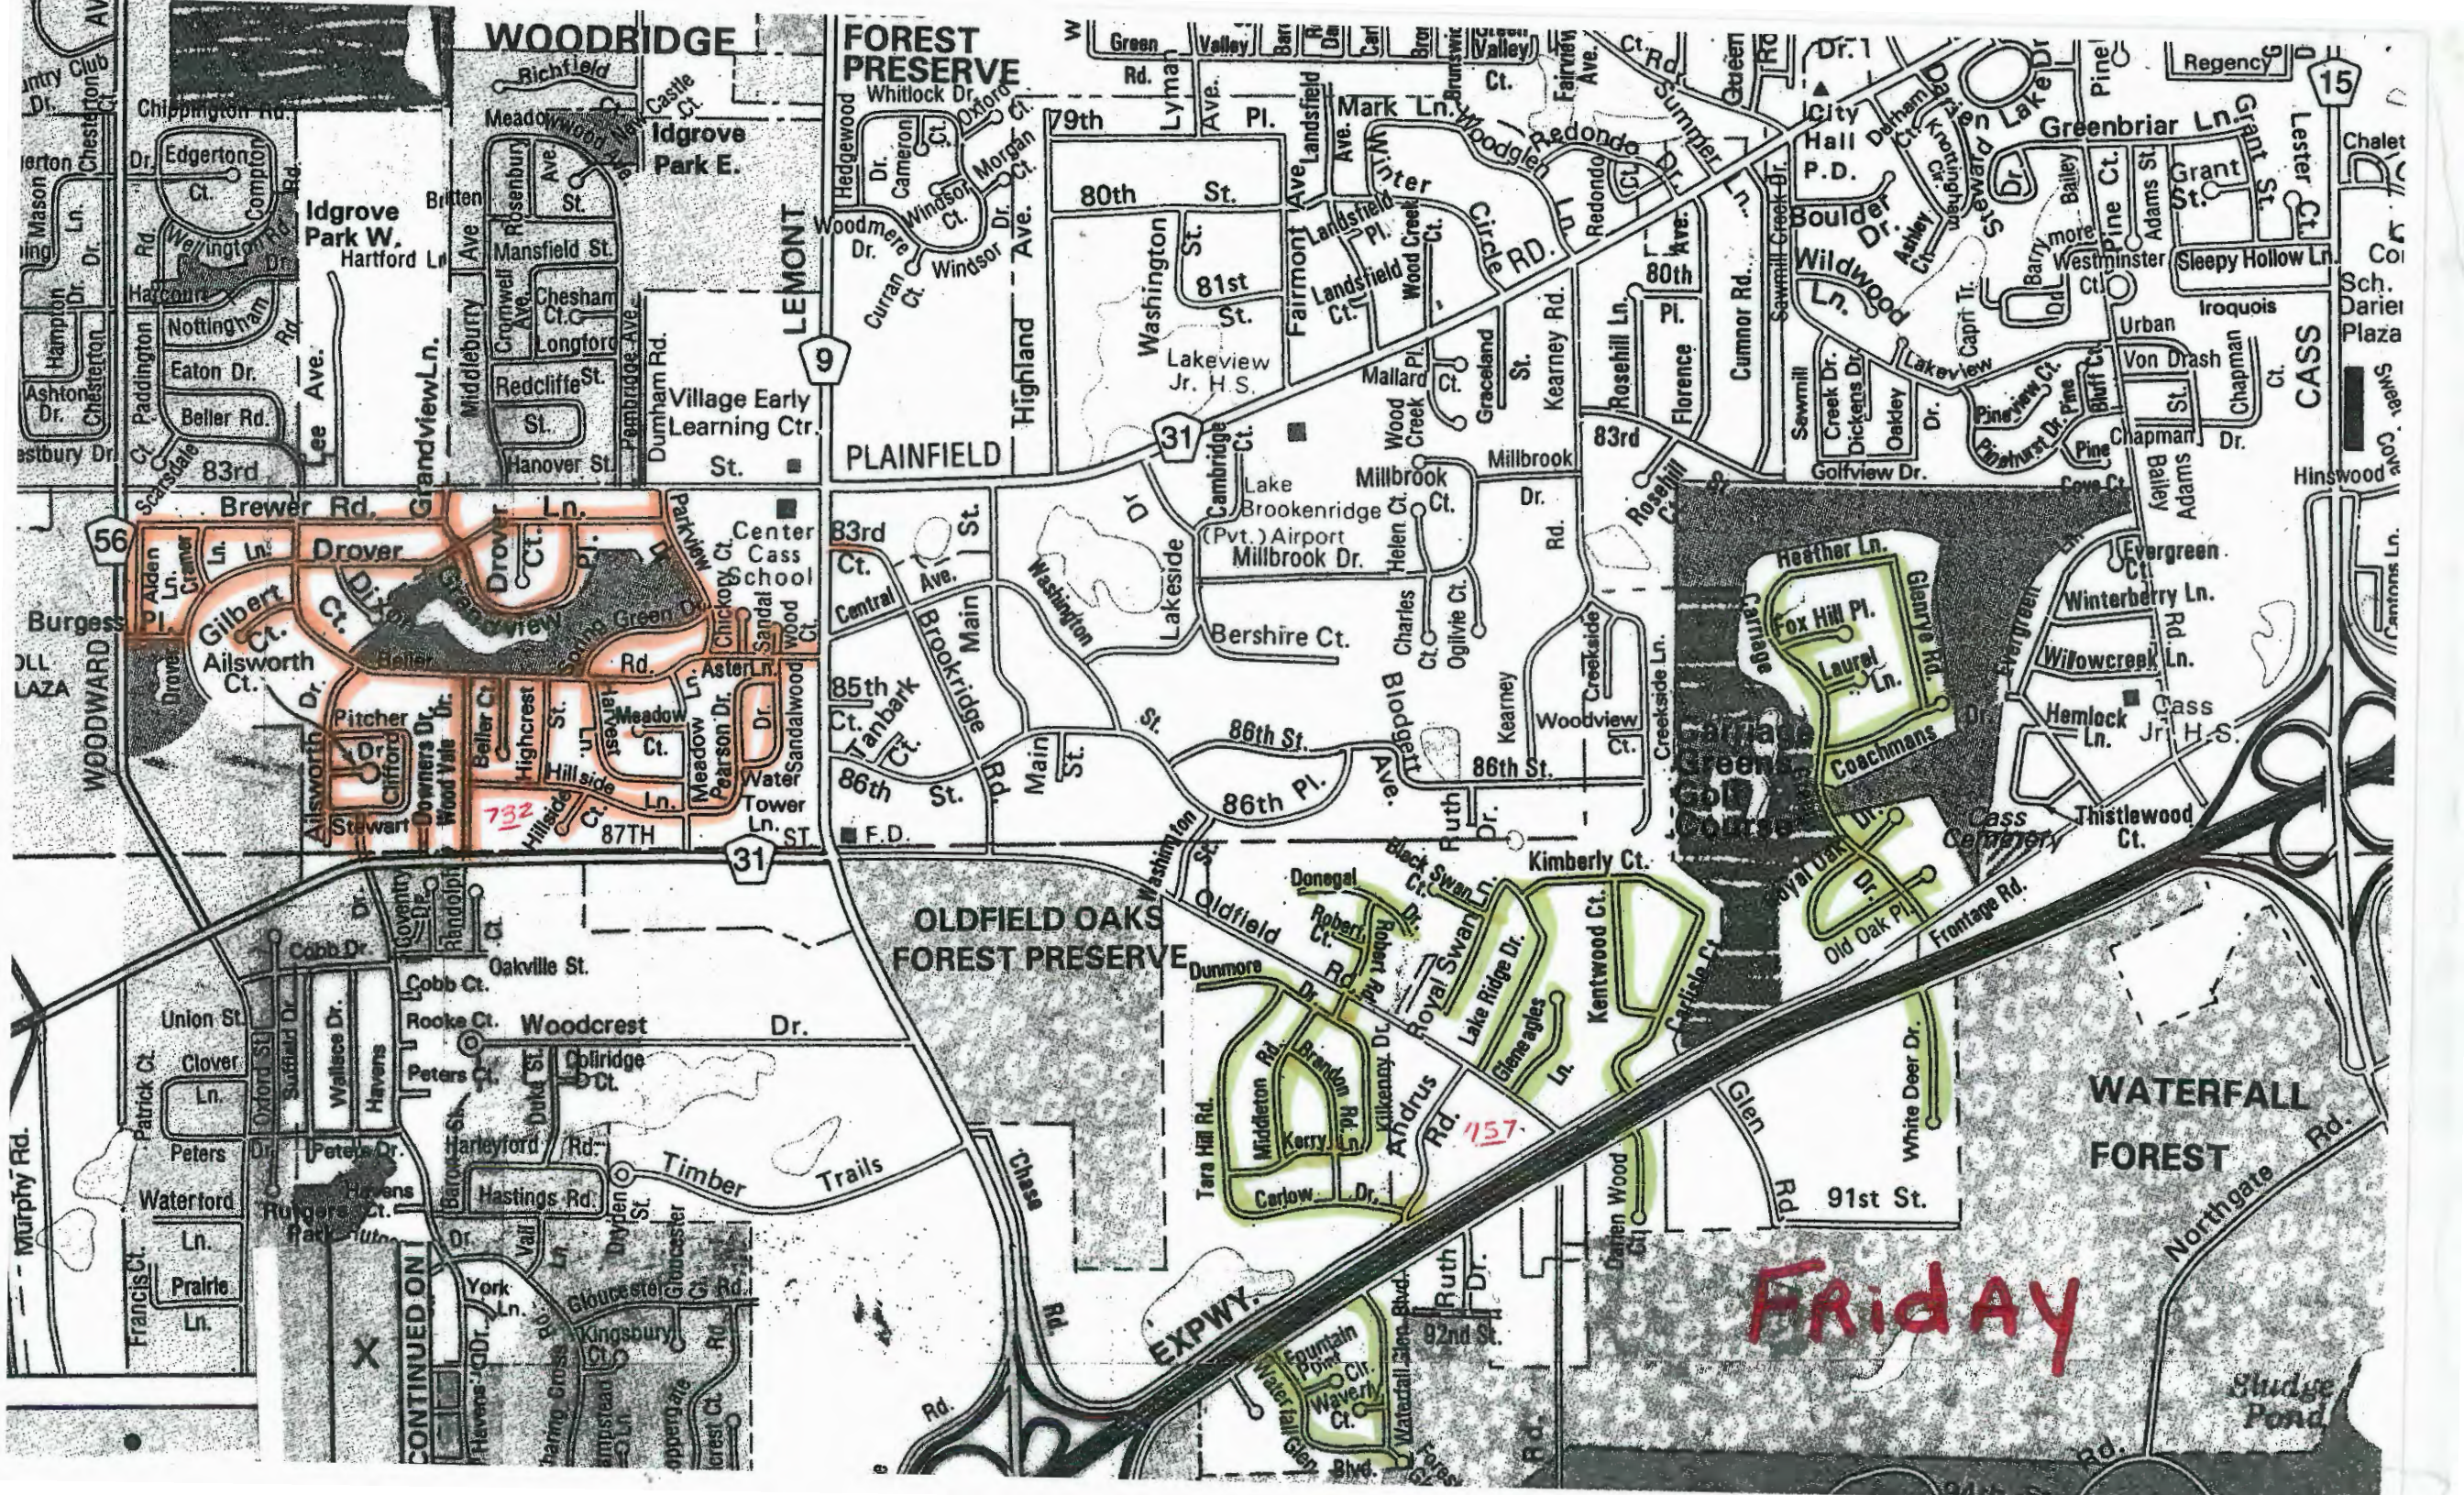

WOODRIDGE

FOREST PRESERVE

Idgrove Park E.

LEMONT

PLAINFIELD

OLDFIELD OAKS FOREST PRESERVE

WATERFALL FOREST

FRIDAY

EXPWY.

15

56

31

9

31

157

CONTINUED ON

X

Sludge Pond

Chalet

Sch. Dariet Plaza

Sweetwood

Hinswood

Canons Ln.

Canons Ln.

Canons Ln.

Canons Ln.

Canons Ln.

Canons Ln.

Canons Ln.

Canons Ln.