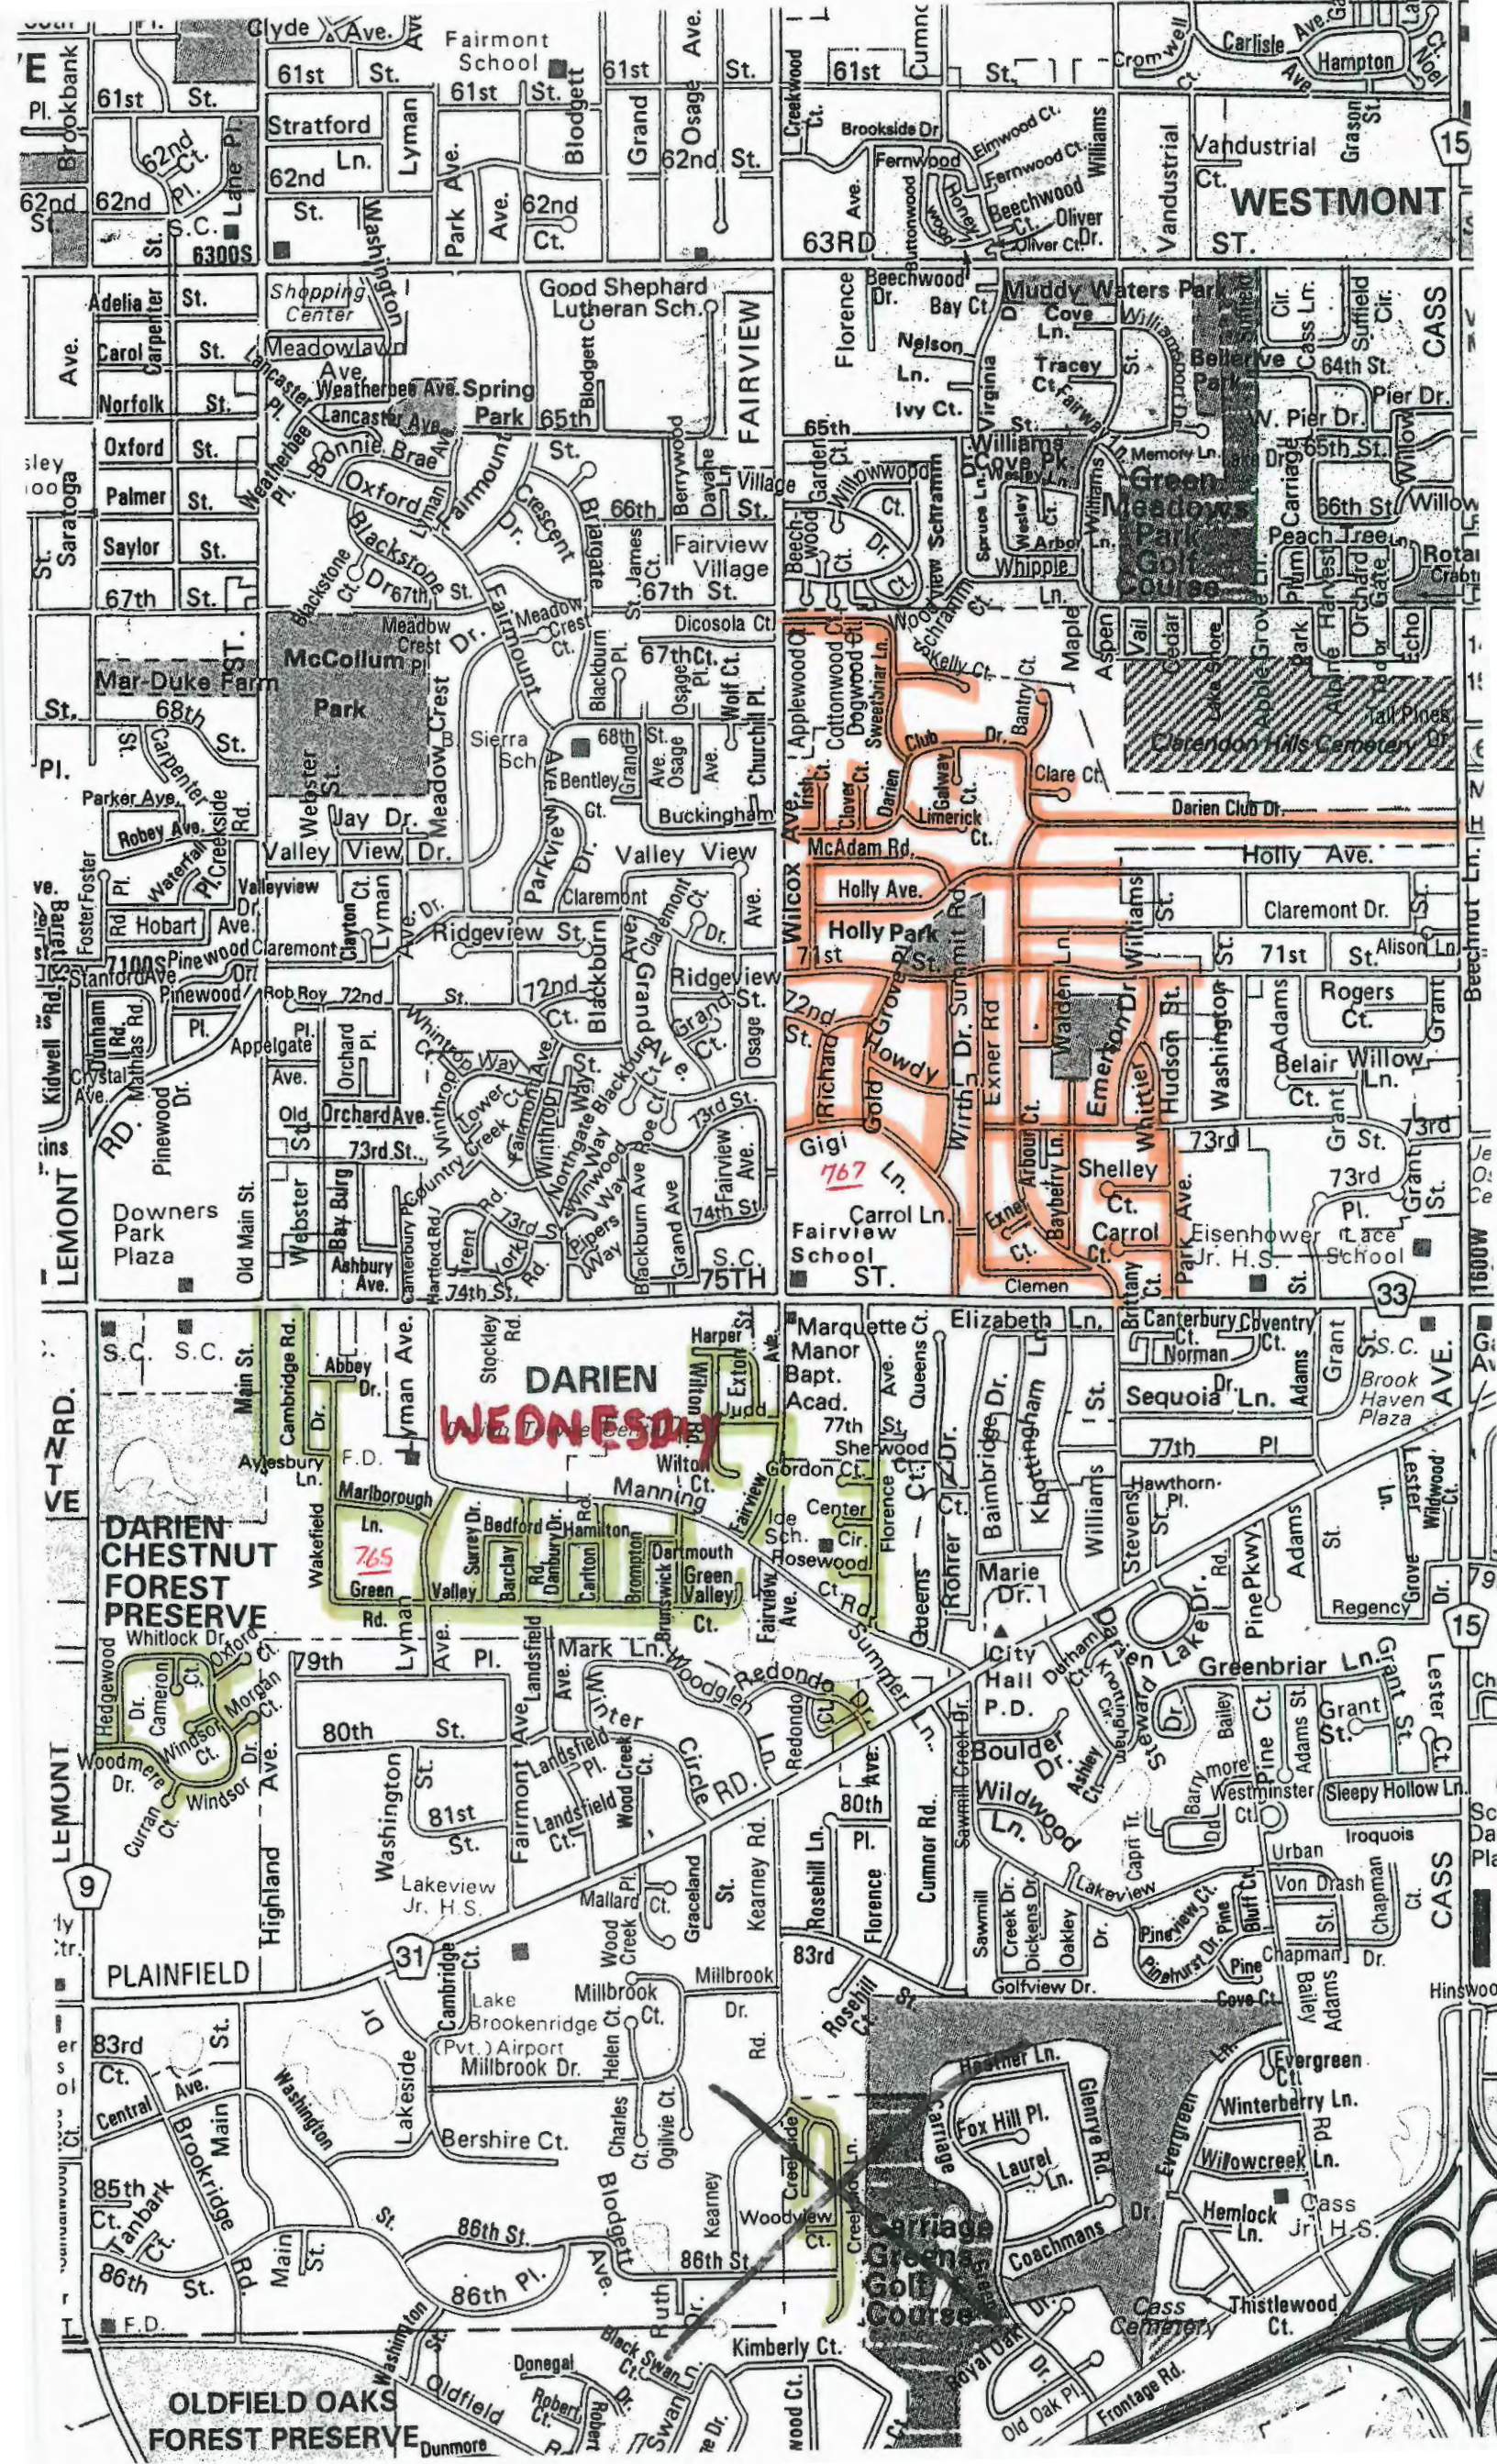

MONDAY

746

764

ST. MONT

Map section showing streets from 64th St. to 75th St. and Cass Ave. to Frontage Rd. Key features include:

- Streets:** 64th St., 65th St., 66th St., 67th St., 68th St., 69th St., 70th St., 71st, 72nd, 73rd, 74th St., 75th St. Cass Ave., Frontage Rd., 33, 15, 31, 83.
- Landmarks:** Westview Hills Middle Sch., Rotary Park, Darrien Comm. Park, Shopping Center, Our Lady of Peace Sch., Brook Haven Plaza, Brookbank Athletic Field, Gower West Elem. Sch.
- Other:** A large red watermark "TUESDAY" is overlaid on the map.

Map section showing streets from 75th St. to 83rd St. and Cass Ave. to Frontage Rd. Key features include:

- Streets:** 75th St., 79th St., 80th St., 81st, 83rd St. Cass Ave., Frontage Rd., 55.
- Landmarks:** Darrien Comm. Park, Brookbank Athletic Field, Gower West Elem. Sch., Concord Sch., Darrien Plaza.
- Other:** A large red watermark "TUESDAY" is overlaid on the map.

Township  
will be  
picked up  
on Thursdays

THURSDAY

1. Gooseneck c
2. Quail run ct.
3. Hawk ct.
4. Pheasant ride
5. Talcof ct.

3. Scotch Pine Tr.
4. Oak Fern Ln.
5. Woodbine Ln.
6. Torry Pines Ct.
10. Woodrush Ln.
11. Lodge Pole Ct.
12. Ponderosa Ct.
13. Bristlecone Ct.
14. Foxtail Ct.
15. Lacebark Ct.

Sludge Pond

Chalet

Sch. Dariet Plaza

Sweetwood

Hinswood

Canons Ln.

Canons Ln.

Canons Ln.